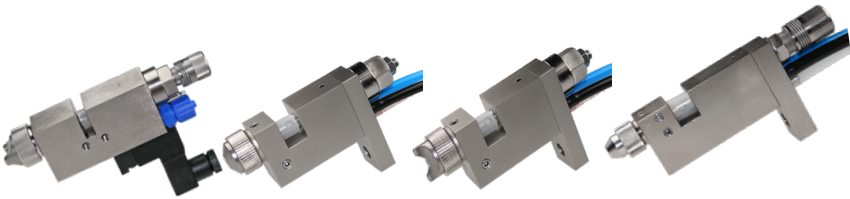

ELECTRO-PNEUMATIC SPRAY GUNS